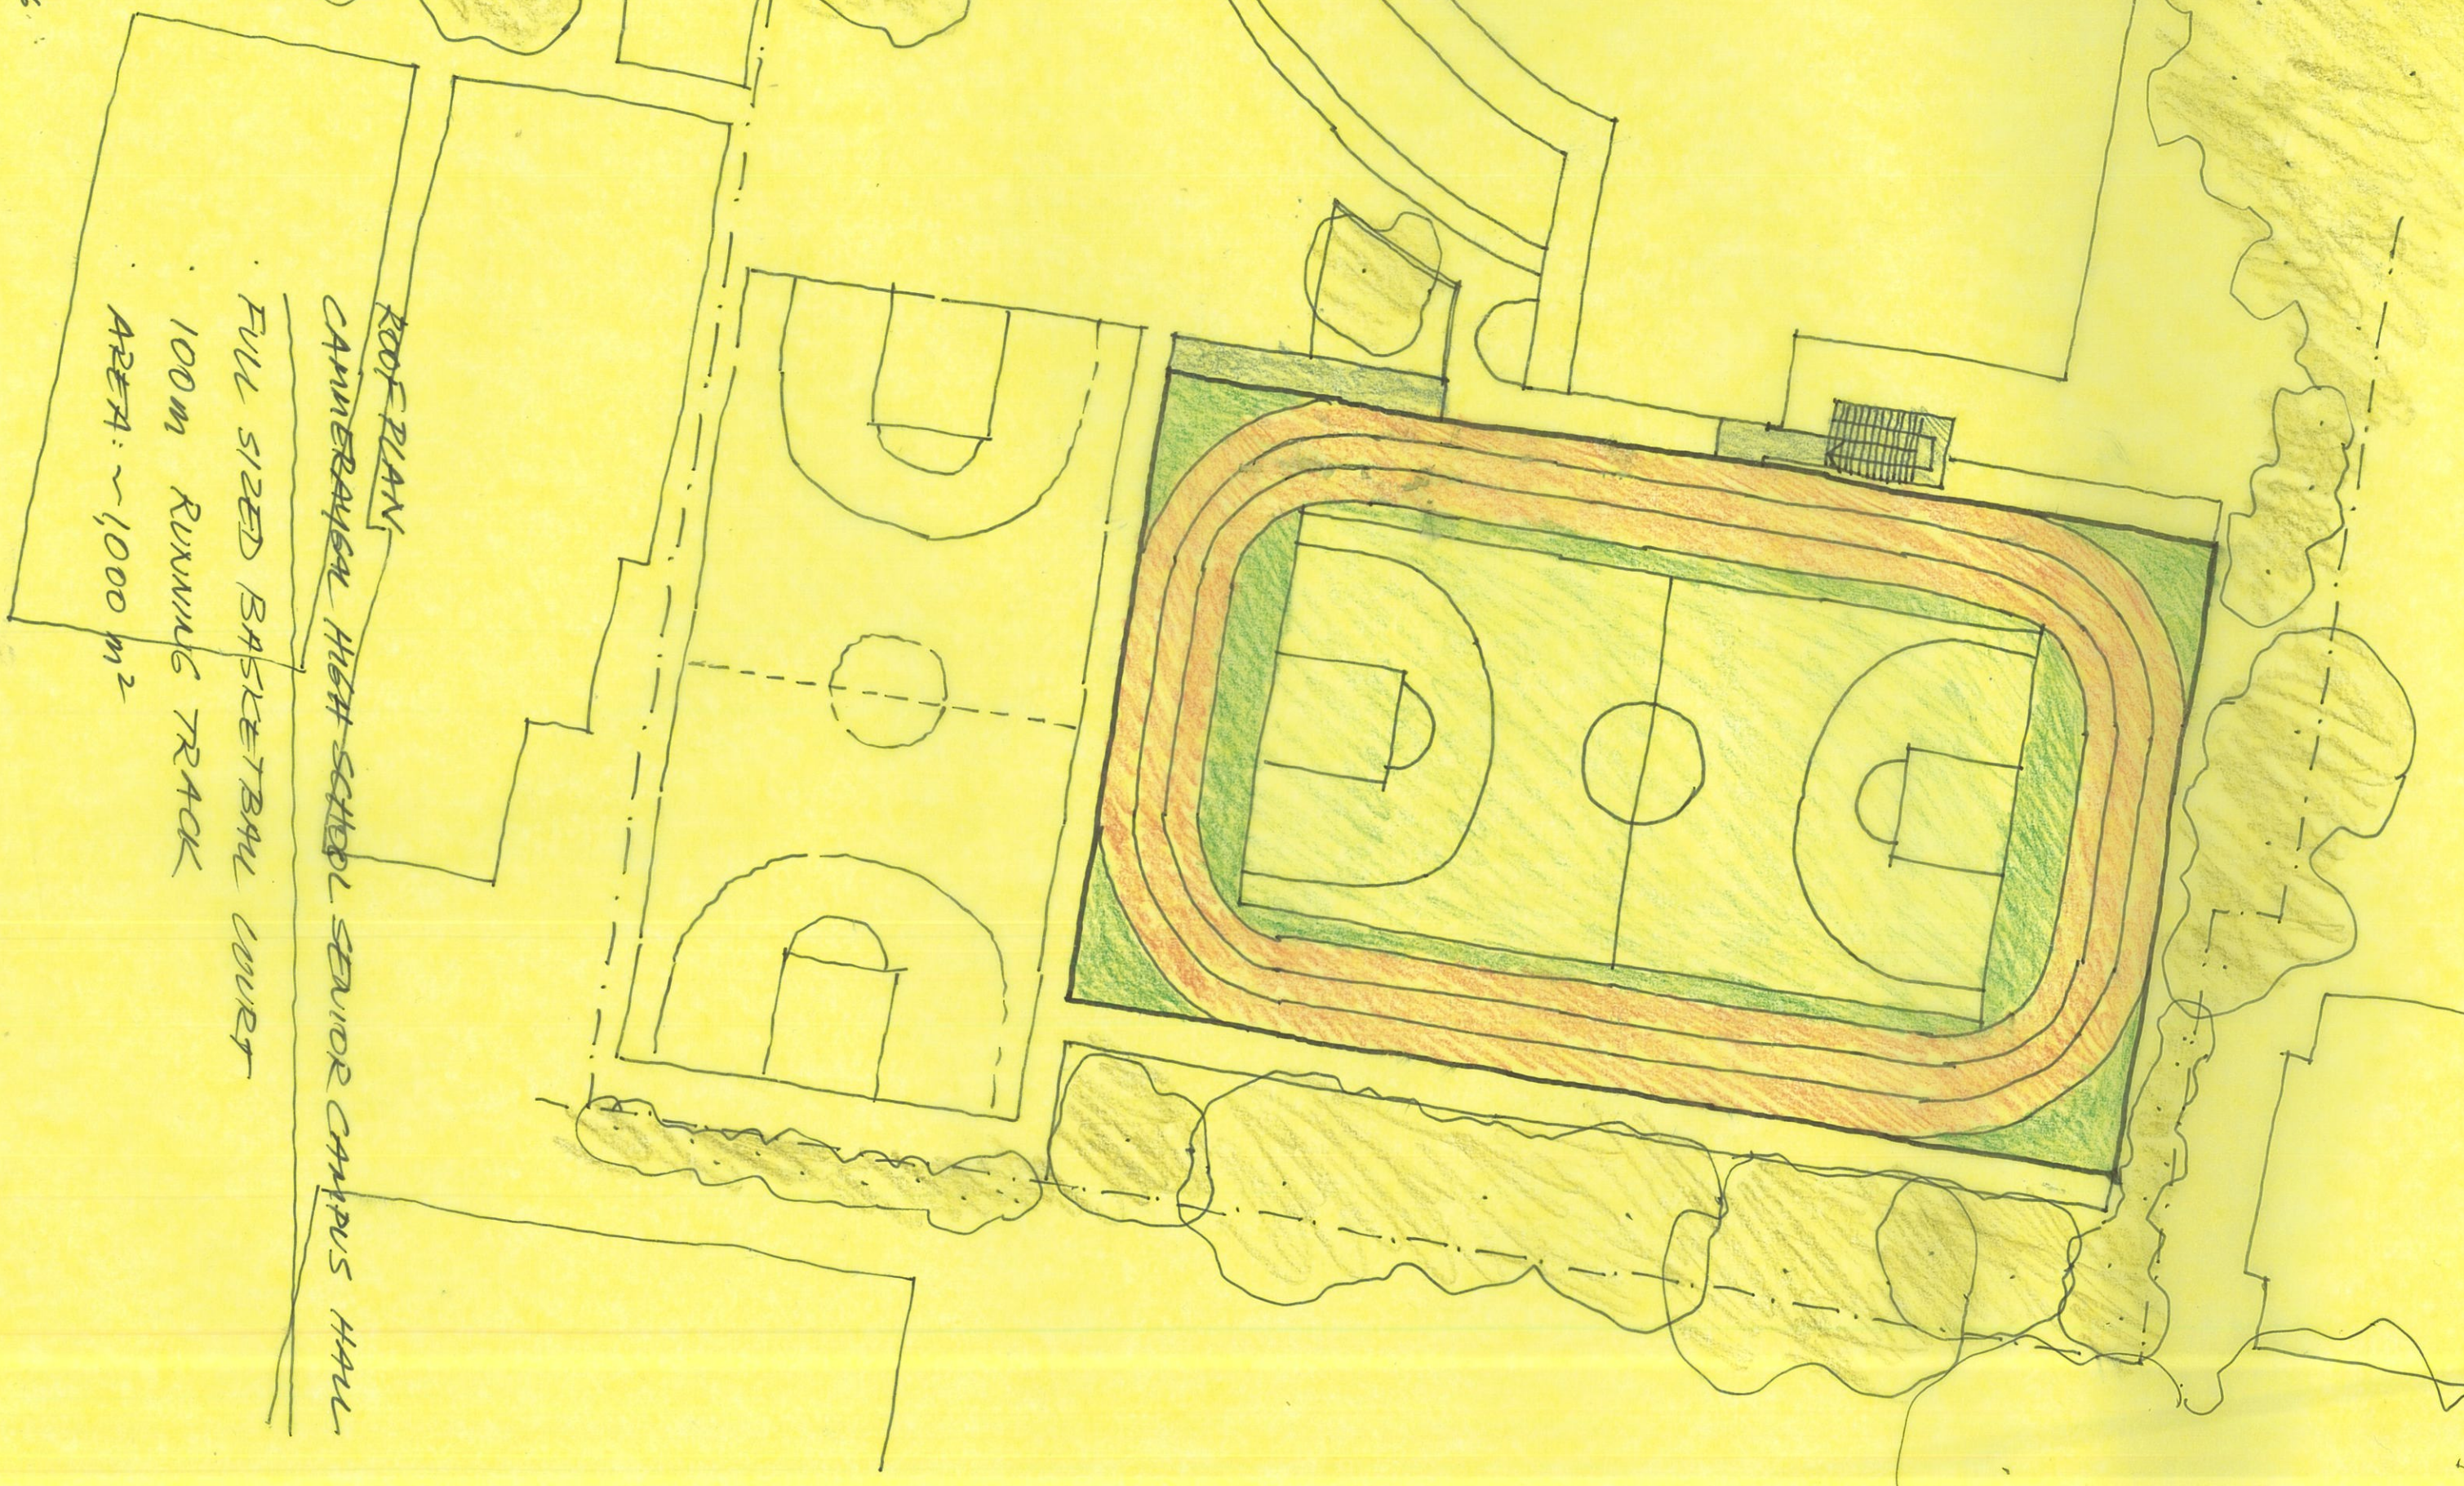

0 3 6
CHS PAC

ROOF PLAN

CAMMERBAYSH HIGH SCHOOL SENIOR CAMPUS HALL

FULL SIZED BASKETBALL COURT

100M RUNNING TRACK

AREA: ~1,000 m²